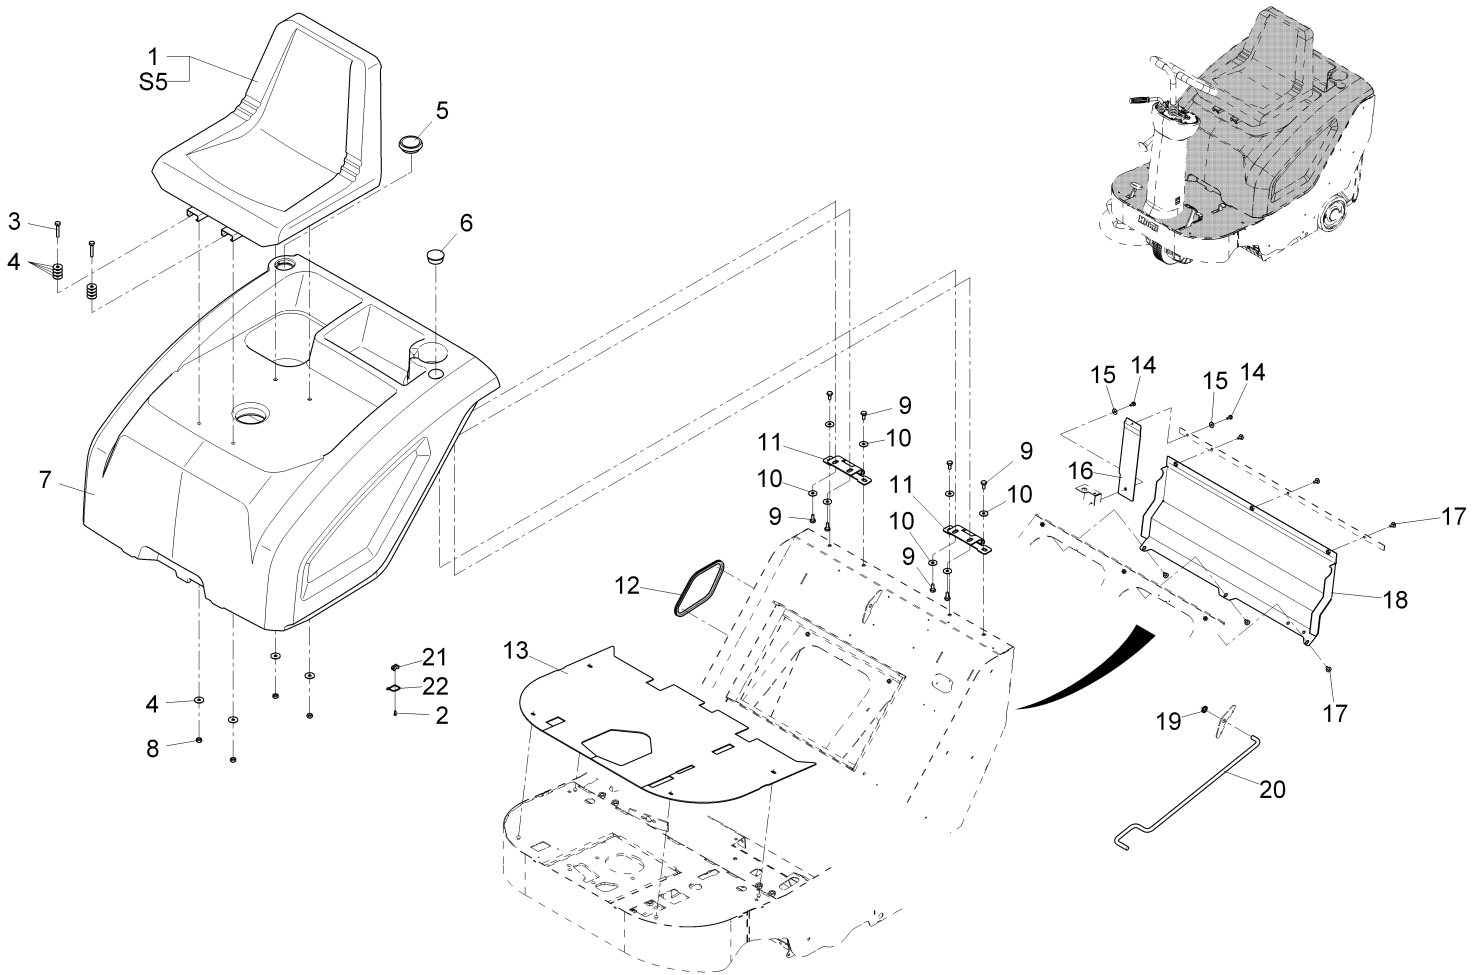

Steering (97114946)
Rev.* 07/13

Item	Spare part number	Description	Qty.	Unit	Remarks
35	00053350	Hex. Nut	2	PC	
36	00740310	Washer	2	PC	
37	01136310	Threaded pin	1	PC	
38	00051510	Hex. Nut	1	PC	
39	00053730	Washer	1	PC	
40	00970350	Pipe clamp	1	PC	
41	00053020	Hexagon screw	1	PC	
42	00695300	Washer	1	PC	

Seat group
Rev.* 07/13