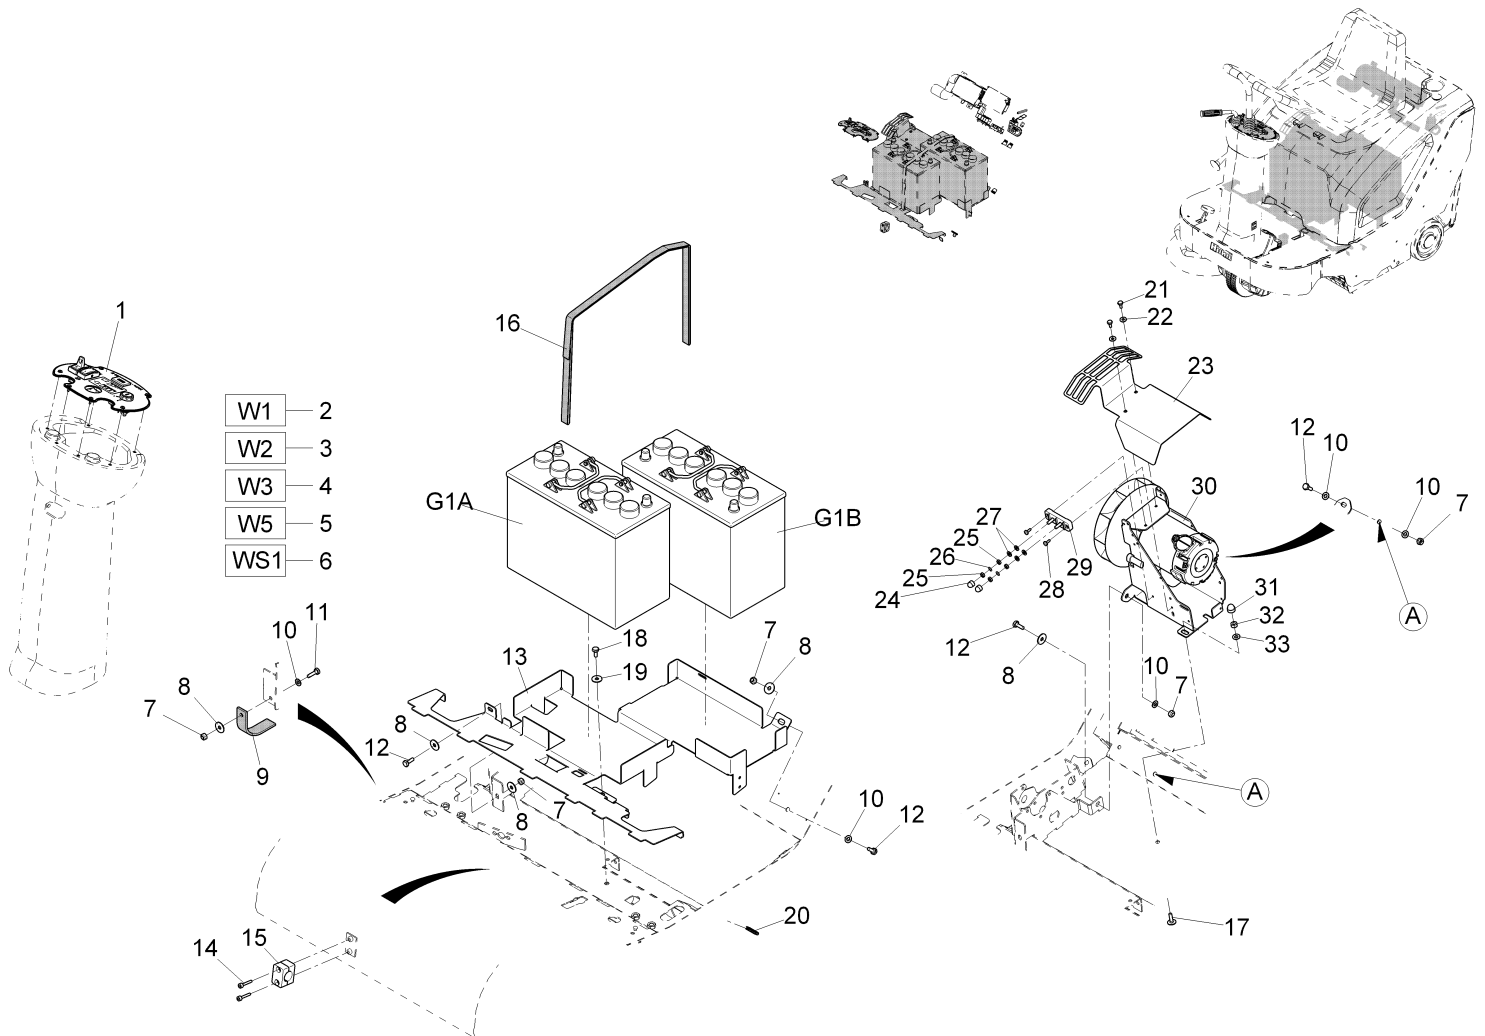

Electric equipment, part 1 (97123913-1)
Rev.* 07/13

Item	Spare part number	Description	Qty.	Unit	Remarks
1	97123939	Control panel	Page	44	
2	03011110	Wiring harness W1	1	PC	Electro box
3	03011120	Wiring harness W2	1	PC	Steering column
4	03011130	Wiring harness W3	1	PC	Drive motor
5	03011140	Wiring harness W5	1	PC	Hood
6	03011150	Cable loom	1	PC	(battery clamp)
7	00051510	Hex. Nut	5	PC	
8	00042900	Washer	5	PC	
9	01271050	Ground strap	1	PC	
10	00053750	Washer	5	PC	
11	00053100	Hexagon screw	1	PC	
12	00053090	Hexagon screw	4	PC	
13	03011160	Cover plate	1	PC	
14	00137020	Cylinder head screw	2	PC	
15	01136450	Pair of clamping	1	PC	
16	01271730	Tension band	1	PC	
17	01000670	Lens flange screw	1	PC	
18	00053080	Hexagon screw	1	PC	
19	00740080	Washer	1	PC	
20	00721090	Edge protection	40 mm	M	
21	01171270	Screw	2	PC	
22	00730940	Detent edged washer	2	PC	
23	01136090	Covering	1	PC	
24	00525910	Lens cap	2	PC	
25	00135790	Hex. Nut	4	PC	Tightening torque: 2,5 - 3 Nm
26	00054180	Lock washer	2	PC	
27	00053730	Washer	4	PC	
28	00959220	Screw	2	PC	
29	00152830	Clamp strip	1	PC	
30	97114896 6400.40	Central motor	Page	46	
31	00874930	Lens cap	1	PC	
32	00053350	Hex. Nut	1	PC	
33	00740310	Washer	1	PC	