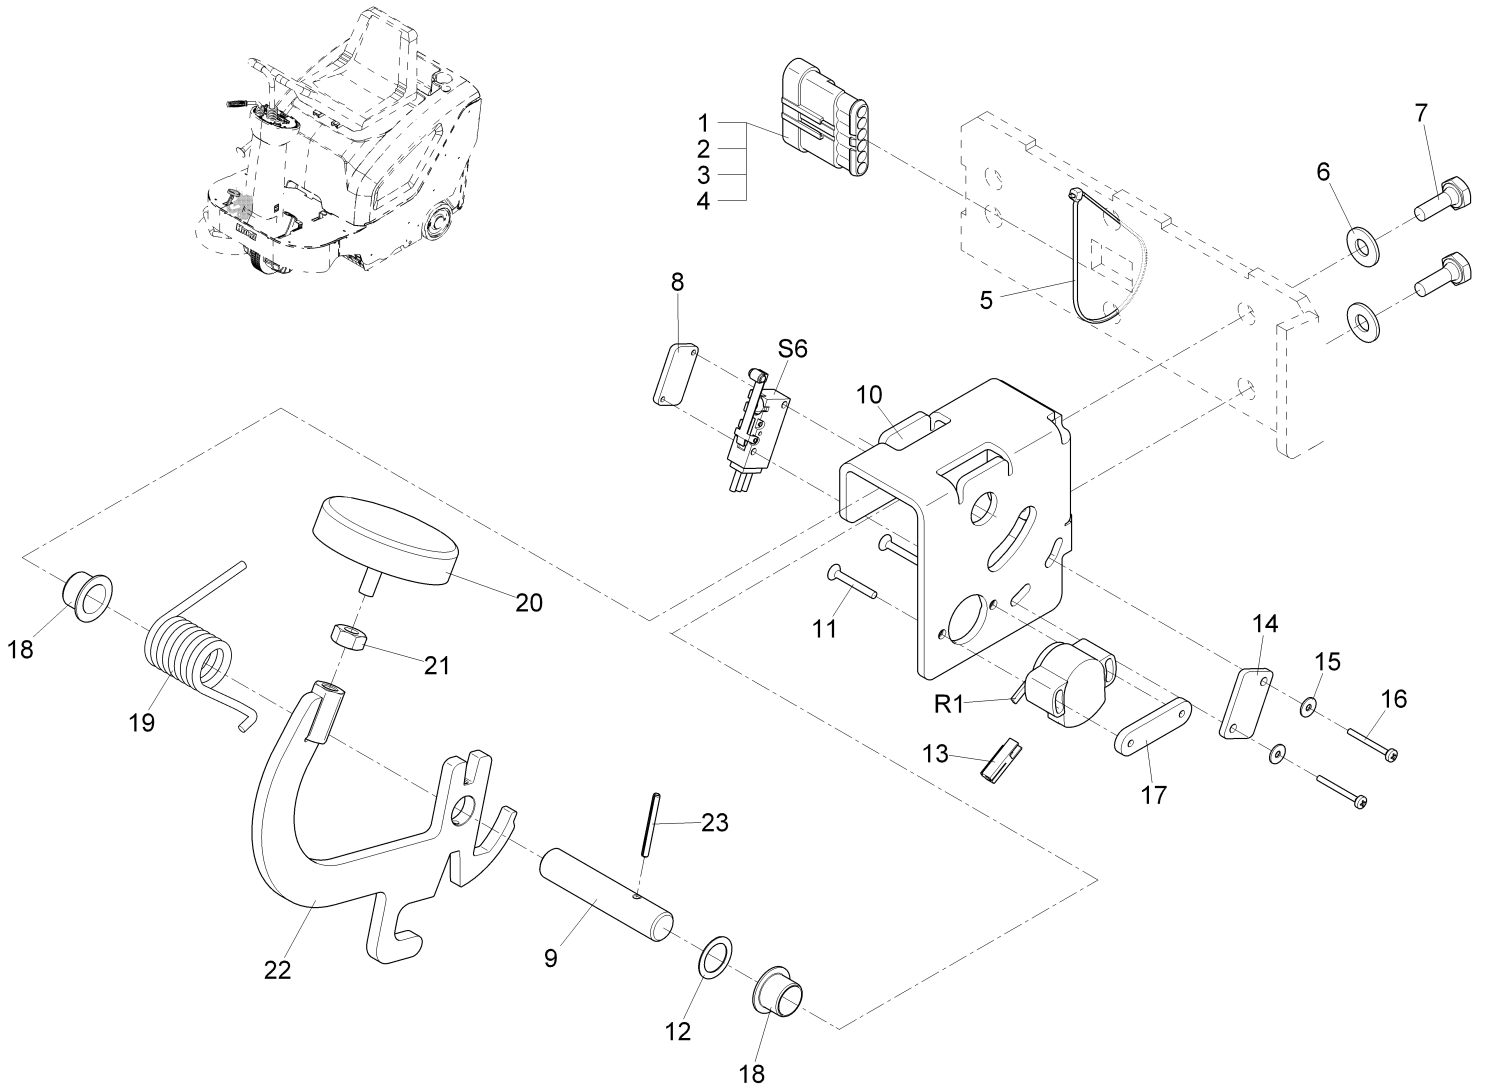

Wheel drive MTR 250 (01136270)
Rev.* 07/13

Item	Spare part number	Description	Qty.	Unit	Remarks
1	01275790	Ball bearing	1	PC	
2	---	Spare part on request	1		Armature
3	01275820	Ball bearing	1	PC	
4	01073960	Carbon brush	4	PC	
5	01275510	Connecting box	1	PC	
6	01073950	Plug	1	PC	
7	01135730	Brush retainer ring	1	PC	
8	01131690	Carbon brush	2	PC	
9	01131680	Carbon brush holder	2	PC	
10	01073970	Wheel	1	PC	
11	01131700	Drain plug	1	PC	
12	01135520	Cap	1	PC	
13	01135530	Temperature switch	1	PC