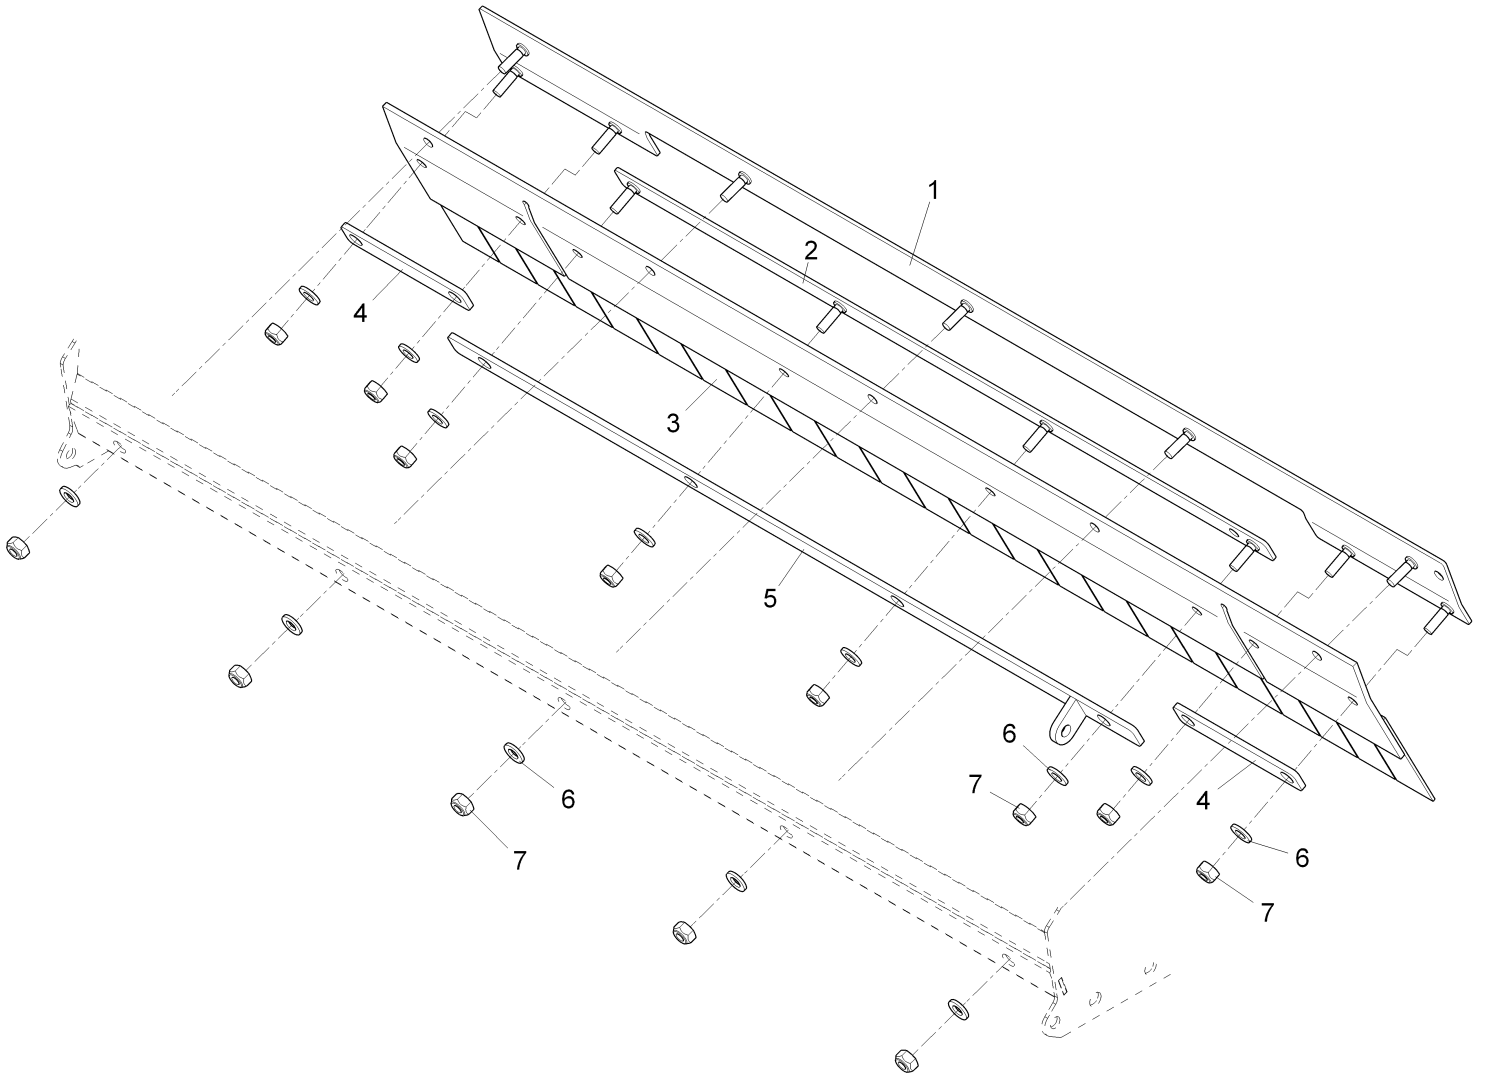

Group of main sweeper roller, part 3 (97114854-3)
Rev.* 07/13

Item	Spare part number	Description	Qty.	Unit	Remarks
35	97114961	Retractable apron	Page	28	
36	00851570	Fork yoke	1	PC	
37	00051510	Hex. Nut	1	PC	
38	01111390	Sleeve	1	PC	
39	00046500	Hex. Nut	2	PC	

Retractable apron
Rev.* 07/13