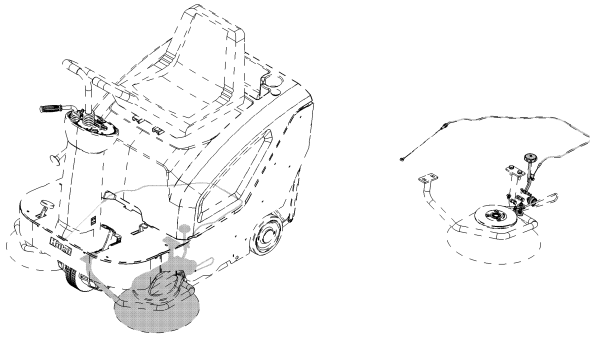

Side broom L.H., part 2
Rev.* 07/13

Side broom L.H., part 2 (97114938-2)
Rev.* 07/13

Item	Spare part number	Description	Qty.	Unit	Remarks
1	00109500	Countersunk screw	1	PC	
2	01160640	Countersunk screw	1	PC	
3	00106300	Deep groove ball bearing	1	PC	
4	00053760	Washer	1	PC	
5	00047080	Washer	1	PC	
6	00046520	Washer	1	PC	
7	00051500	Hex. Nut	1	PC	
8	00053730	Washer	17	PC	
9	01271310	Bushing	1	PC	
10	00051520	Hex. Nut	6	PC	
11	00522330	Hand wheel	1	PC	
12	01271280	Adjusting pipe	1	PC	
13	00154070	Hex.bolt	1	PC	
14	---	Spare part on request	1		96130687 Adjusting rod L.H.
15	01136290	Bowden cable	1	PC	
16	01175800	Grooved ball bearing	2	PC	
17	01179700	Deflection roller	2	PC	
18	01093180	Countersunk screw	1	PC	
19	00136910	Cylinder head screw	1	PC	
20	00508990	Countersunk screw	1	PC