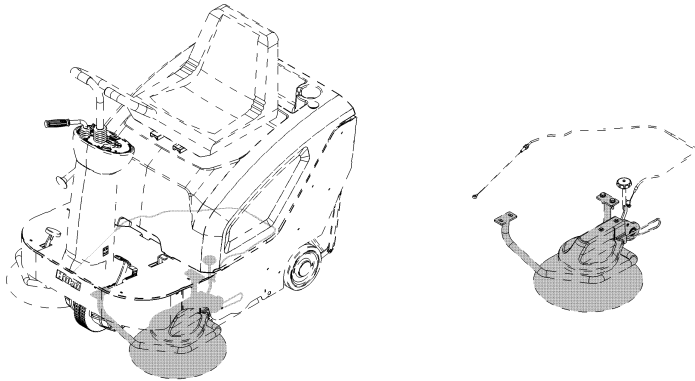

Side broom L.H., part 1
Rev.* 07/13

Side broom L.H., part 1 (97114938-1)
Rev.* 07/13

Item	Spare part number	Description	Qty.	Unit	Remarks
1	00123690	Hex.bolt	2	PC	
2	00870090	Detent edged washer	2	PC	
3	---	Spare part on request	1		96130745 Bracket L.H.
4	00054690	Hexagon screw	1	PC	
5	00053100	Hexagon screw	1	PC	
6	00053750	Washer	4	PC	
7	01179670	Side broom arm	1	PC	
8	00053290	Hexagon screw	3	PC	
9	00135120	Washer	5	PC	
10	00054310	Retaining ring	2	PC	
11	01173010	Flange bearing	1	PC	
12	00537310	Ring	1	PC	
13	00153700	Adjusting washer	1	PC	
14	01179690	Round belt	1	PC	
15	01270920	Side broom PES	1	PC	
16	00053730	Washer	3	PC	
17	00051520	Hex. Nut	3	PC	
18	00053010	Hex.bolt	2	PC	
19	---	Spare part on request	1		90589540 Side broom cover L.H.
20	01271300	Nut	2	PC	
21	---	Spare part on request	1		90589532 Roll holder L.H.
22	00051510	Hex. Nut	2	PC	
23	00705310	Tension spring	1	PC	
24	00740090	Detent edged washer	1	PC	
25	00053350	Hex. Nut	1	PC	
26	01270970	Side broom PA	1	PC