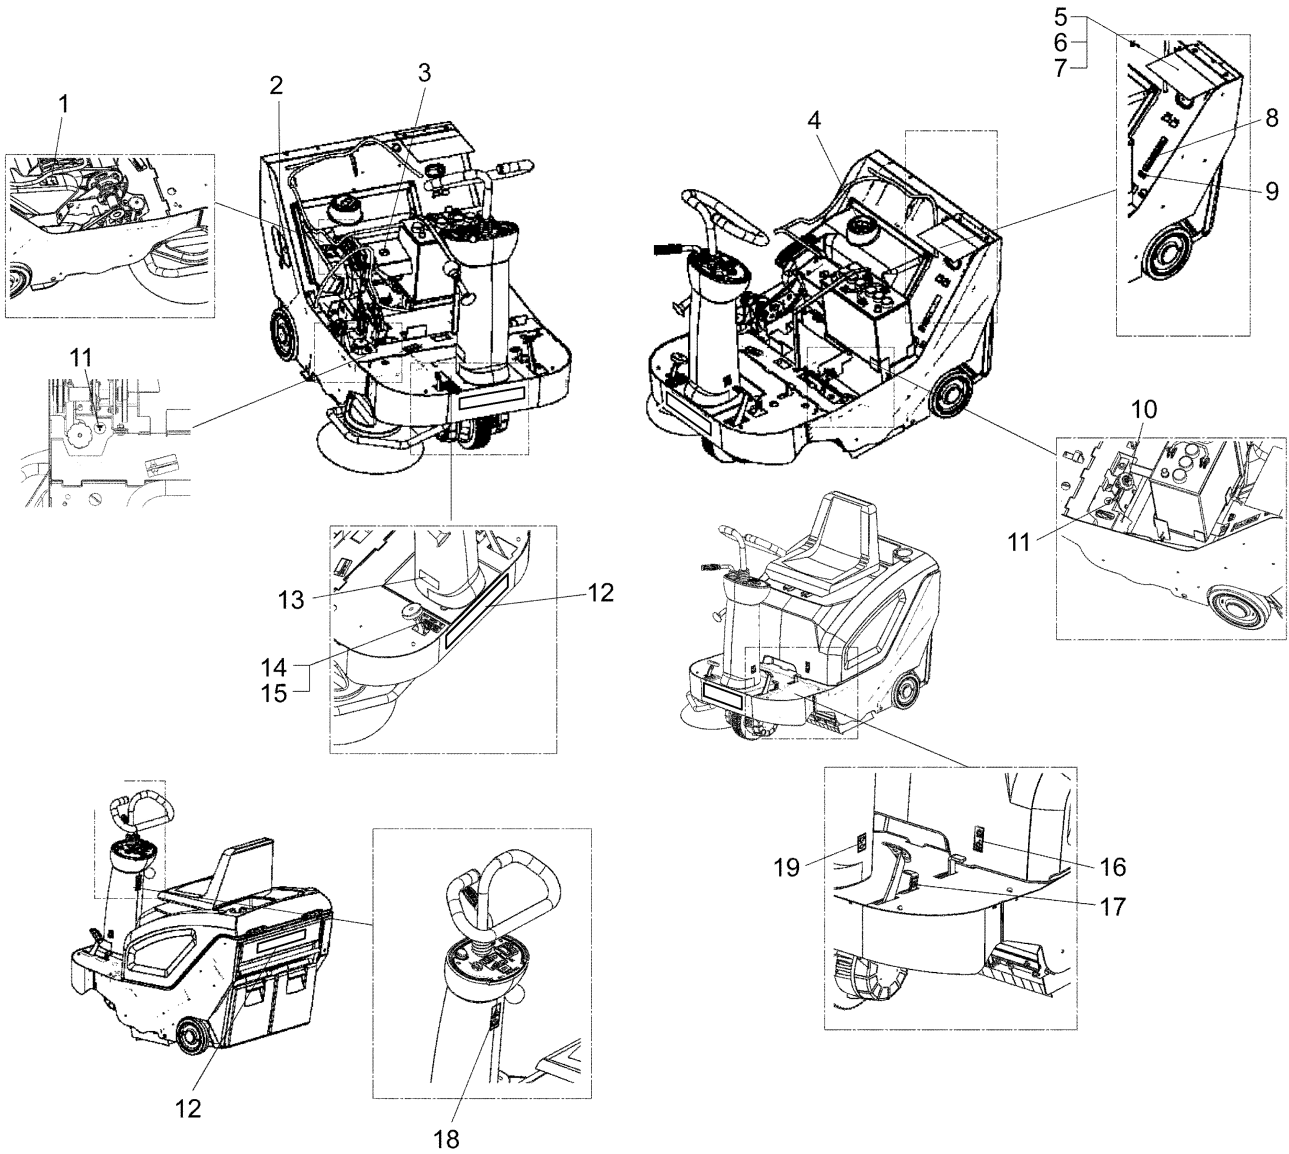

Labels (97123897)
Rev.* 07/13

Item	Spare part number	Description	Qty.	Unit	Remarks
1	01131590	Decal ROTATING PARTS	1	PC	
2	01270900	Decal SHAKING	1	PC	
3	01131570	Lable high-pressure cleaner	1	PC	
4	01270860	Decal BYPASS-FLAP	1	PC	
5	01078280	Bag	1	PC	
6	00555520	Washer	4	PC	
7	00959220	Screw	2	PC	
8	01270840	Decal MAINTENANCE FREE BATTERY	1	PC	
9	00871160	Decal 24V	1	PC	
10	01136250	Decal Cyl. broom	1	PC	
11	01130650	Decal SIDE BROOM ADJUSTMENT	2	PC	
12	03009030	Decal MINUTEMAN	2	PC	
13	---	Spare part on request	1		17259011 Decal Lwa 82 dB (A) max 16%
14	03008630	Type plate MINUTEMAN	1	PC	
15	00504370	Blind rivet	2	PC	
16	01131540	Lable brush apron	1	PC	
17	01131550	Lable brake	1	PC	
18	01071710	Decal "Instruction manual"	1	PC	
19	01131560	Decal PARKING BRAKE	1	PC