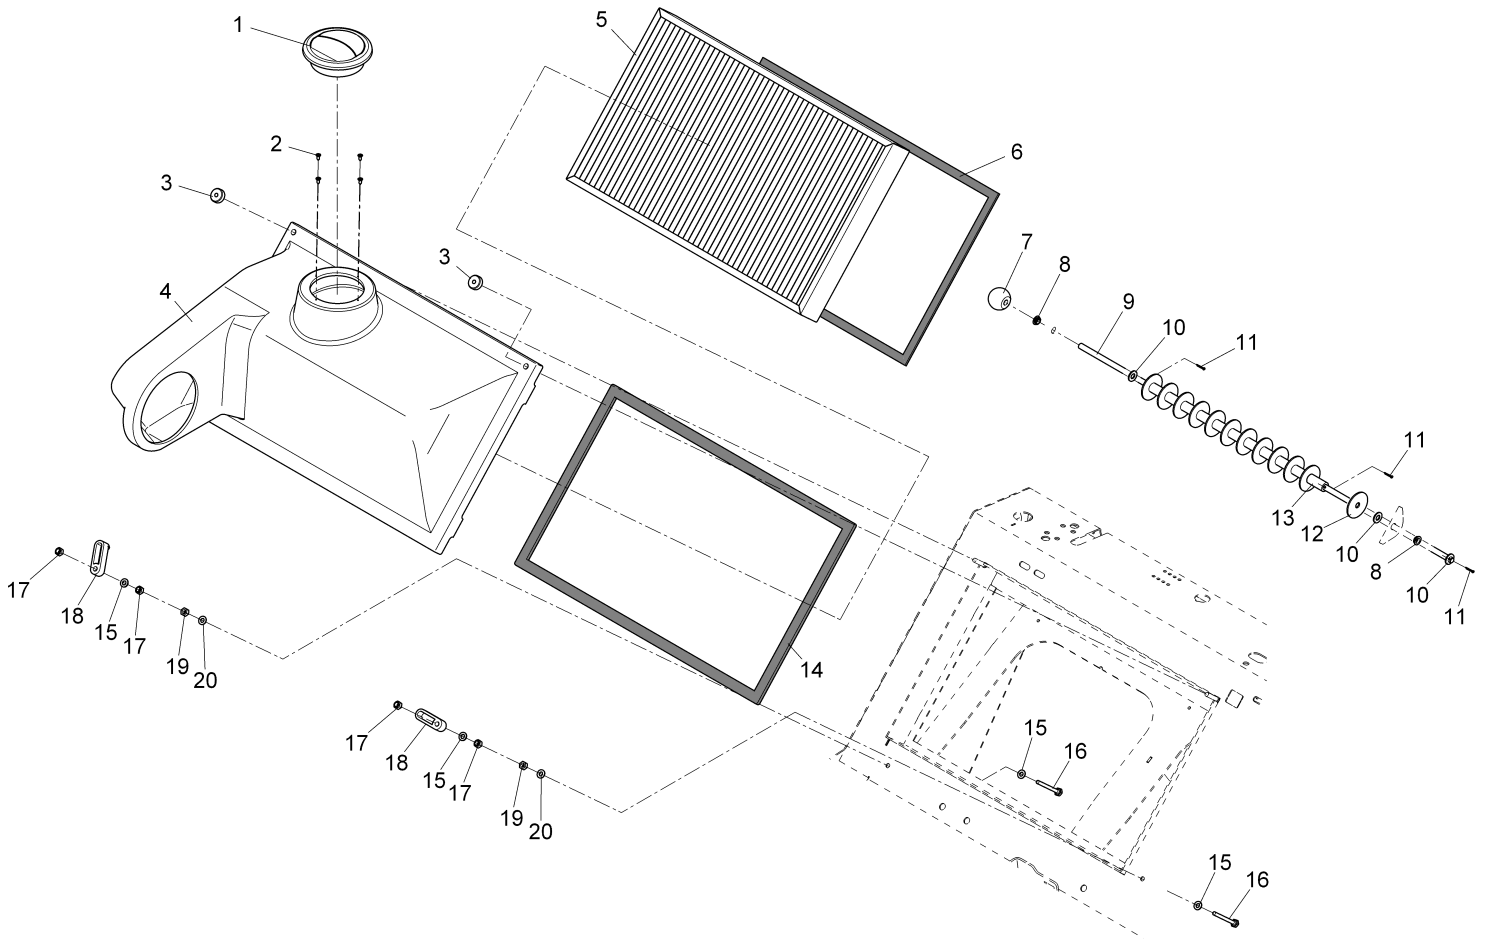

Retractable apron (97114961)
Rev.* 07/13

Item	Spare part number	Description	Qty.	Unit	Remarks
1	01136420	Sheet metal	1	PC	
2	01136170	Holding plate	1	PC	
3	01136190	Broom apron front	1	PC	
4	01271990	Sheet metal	2	PC	
5	01136180	Sheet metal	1	PC	
6	00053730	Washer	13	PC	
7	00051520	Hex. Nut	13	PC	

Filter system E
Rev.* 07/13