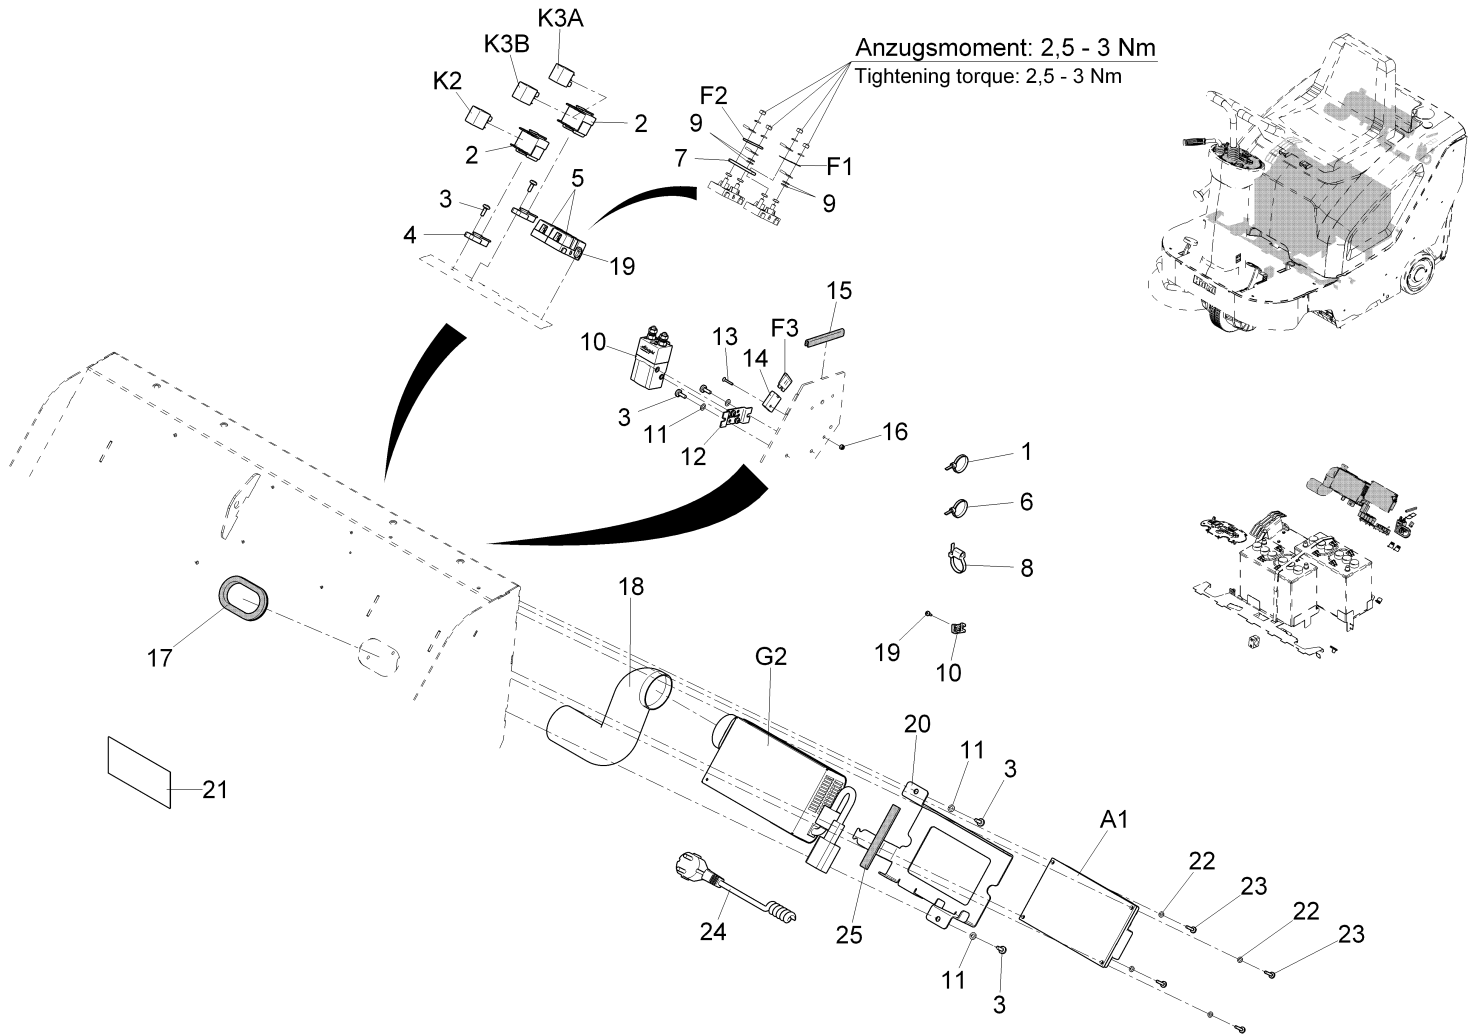

Electric equipment, part 2 (97123913-2)
Rev.* 07/13

Item	Spare part number	Description	Qty.	Unit	Remarks
1	00121150	Cable tie	36	PC	
2	01271830	Relay base	2	PC	
3	00959220	Screw	6	PC	
4	01271780	Retainer	2	PC	
5	01167340	Fuse holder	2	PC	
6	00967760	Cable tie	3	PC	
7	01136460	Current bar	1	PC	
8	01166270	Cable tie	6	PC	
9	00053720	Washer	4	PC	
10	00780710	Socket	11	PC	
11	00857150	Lock washer	4	PC	
12	03003420	Mounting kit for solenoid	1	PC	
13	00043270	Countersunk screw	1	PC	
14	00509560	Fuse holder	1	PC	
15	00721090	Edge protection	70 mm	M	
16	00022200	Hex. Nut	1	PC	
17	01136470	Bushing	1	PC	
18	01078320	Hose	1	PC	
19	01110570	Screw	12	PC	
20	01136480	Blankholder	1	PC	
21	03003000	Transparency	2	PC	
22	00900540	Lock washer	4	PC	
23	01272680	Screw	4	PC	Tightening torque: 5 Nm
24	---	Spare part on request	1		Power cable
25	00881980	Sealing tape	190 mm	M	
A1	01136060	Driving control 90A	1	PC	
F1	01176290	Fuse link	1	PC	Drive motor
F2	00903550	Fuse	1	PC	Main motor
F3	00733630	Fuse	1	PC	Key switch
G2	01179980	On-board charger 12,6A	1	PC	
K1	01131420	Solenoid switch	1	PC	Main motor
K2	01271000	Relay	1	PC	Work made
K3A	01271000	Relay	1	PC	Drive enable