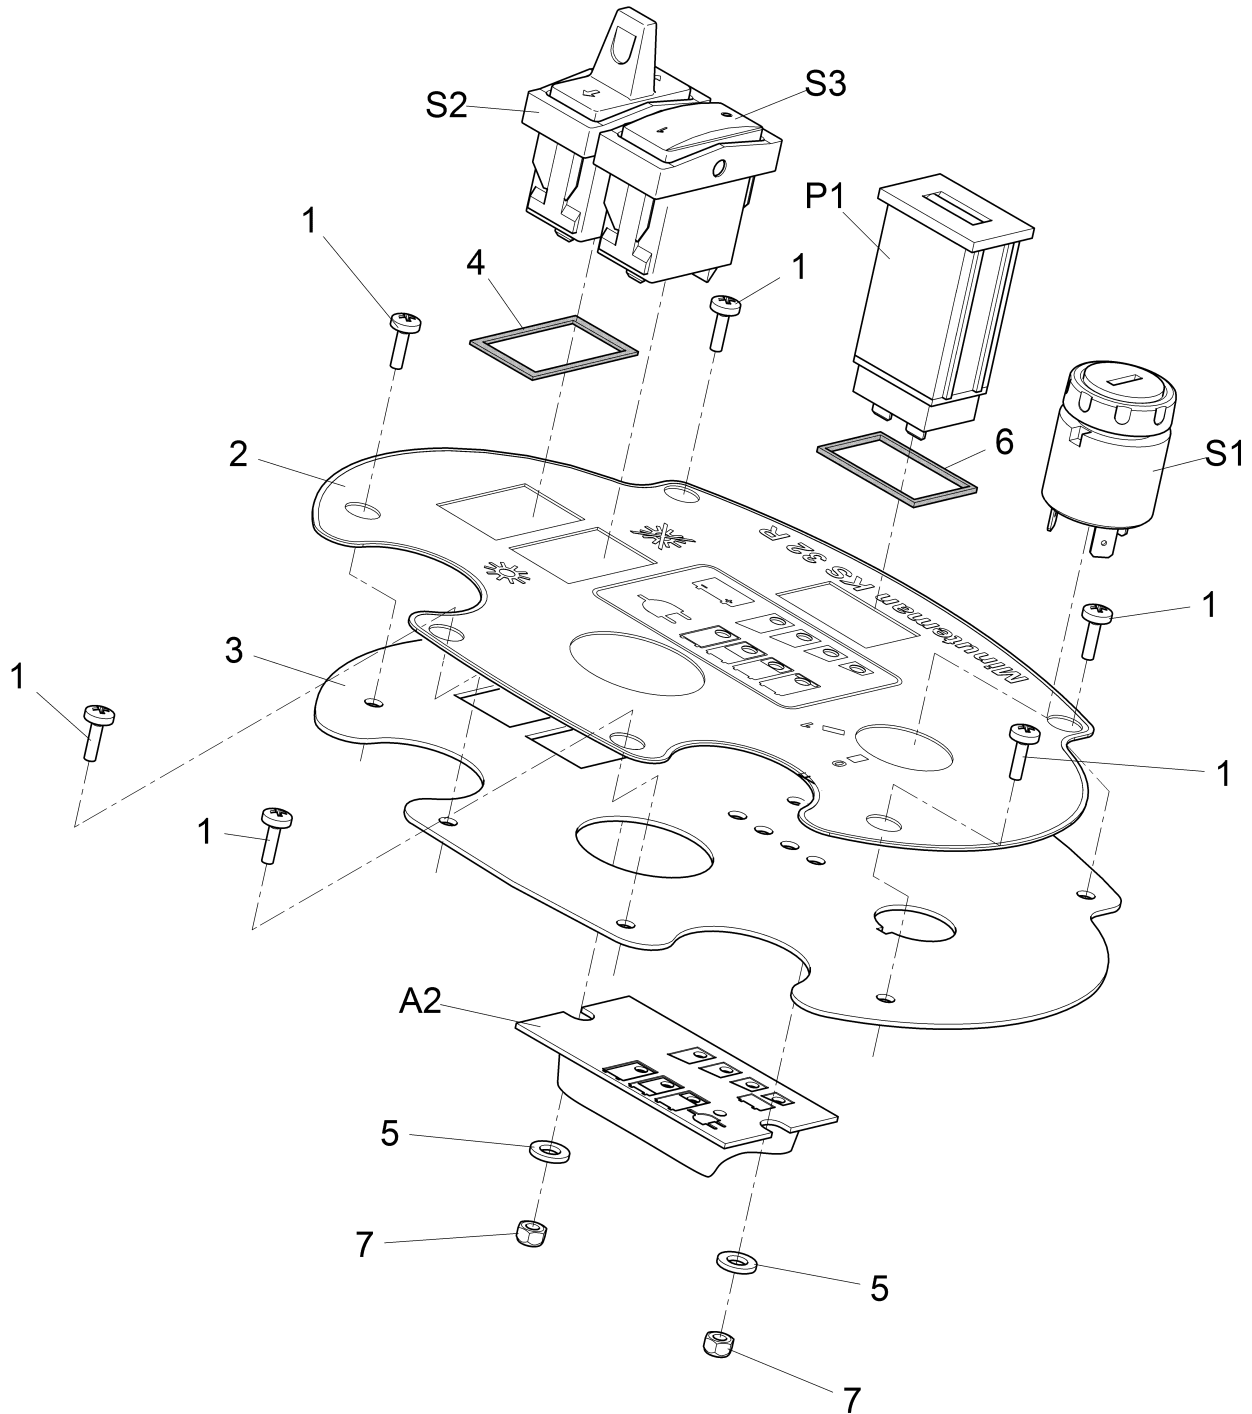

Control panel (97123939)
Rev.* 07/13

Item	Spare part number	Description	Qty.	Unit	Remarks
1	00052620	Fillister-head screw	6	PC	
2	---	Spare part on request	1		Control panel foil
3	01136210	Control panel	1	PC	
4	01131640	Gasket control-light	1	PC	
5	00557150	Washer	2	PC	
6	01092720	Gasket for hour meter	1	PC	
7	00133830	Hex. Nut	2	PC	
A2	01136340	Signal transmitter	1	PC	
P1	01131630	Hour meter	1	PC	
S1	00021710	Key switch	1	PC	
S2	06000280	Turn signal switch	1	PC	
S3	01136000	Push button	1	PC