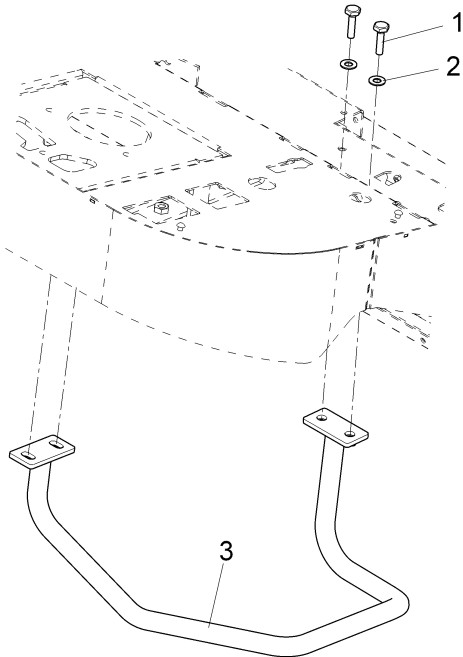

Electric equipment, part 2 (97123913-2)
Rev.* 07/13

Item	Spare part number	Description	Qty.	Unit	Remarks
K3B	01271000	Relay	1	PC	Main motor

Labels (97123897)
Rev.* 07/13

Item	Spare part number	Description	Qty.	Unit	Remarks
1	01131590	Decal ROTATING PARTS	1	PC	
2	01270900	Decal SHAKING	1	PC	
3	01131570	Lable high-pressure cleaner	1	PC	
4	01270860	Decal BYPASS-FLAP	1	PC	
5	01078280	Bag	1	PC	
6	00555520	Washer	4	PC	
7	00959220	Screw	2	PC	
8	01270840	Decal MAINTENANCE FREE BATTERY	1	PC	
9	00871160	Decal 24V	1	PC	
10	01136250	Decal Cyl. broom	1	PC	
11	01130650	Decal SIDE BROOM ADJUSTMENT	2	PC	
12	03009030	Decal MINUTEMAN	2	PC	
13	---	Spare part on request	1		17259011 Decal Lwa 82 dB (A) max 16%
14	03008630	Type plate MINUTEMAN	1	PC	
15	00504370	Blind rivet	2	PC	
16	01131540	Lable brush apron	1	PC	
17	01131550	Lable brake	1	PC	
18	01071710	Decal "Instruction manual"	1	PC	
19	01131560	Decal PARKING BRAKE	1	PC	

Side broom L.H., part 1
 Rev.* 07/13

Side broom L.H., part 1 (97114938-1)
Rev.* 07/13

Item	Spare part number	Description	Qty.	Unit	Remarks
1	00123690	Hex.bolt	2	PC	
2	00870090	Detent edged washer	2	PC	
3	---	Spare part on request	1		96130745 Bracket L.H.
4	00054690	Hexagon screw	1	PC	
5	00053100	Hexagon screw	1	PC	
6	00053750	Washer	4	PC	
7	01179670	Side broom arm	1	PC	
8	00053290	Hexagon screw	3	PC	
9	00135120	Washer	5	PC	
10	00054310	Retaining ring	2	PC	
11	01173010	Flange bearing	1	PC	
12	00537310	Ring	1	PC	
13	00153700	Adjusting washer	1	PC	
14	01179690	Round belt	1	PC	
15	01270920	Side broom PES	1	PC	
16	00053730	Washer	3	PC	
17	00051520	Hex. Nut	3	PC	
18	00053010	Hex.bolt	2	PC	
19	---	Spare part on request	1		90589540 Side broom cover L.H.
20	01271300	Nut	2	PC	
21	---	Spare part on request	1		90589532 Roll holder L.H.
22	00051510	Hex. Nut	2	PC	
23	00705310	Tension spring	1	PC	
24	00740090	Detent edged washer	1	PC	
25	00053350	Hex. Nut	1	PC	
26	01270970	Side broom PA	1	PC	